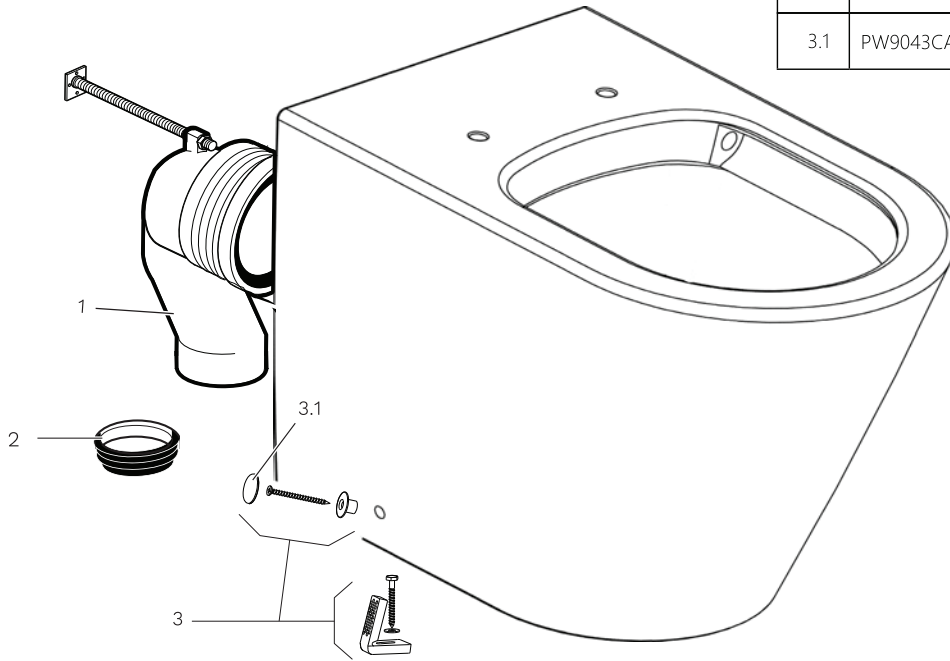

#	Part code	Description	Qty
1	240275001	Twico Actuator Button Complete Chrome	1
2	890699110	Twico Outlet Valve Lid Mounting Screw	1
3	170350001	Twico Outlet Valve Cistern Lid Bracket	1
4	170351001	Twico Outlet Valve Set of Actuator Rods (Pair)	1
5	222011001	Unifill Inlet Valve (Impuls 380)	1
5.1	241118001	Flexible hose for Unifill Inlet Valve (Impuls 380)	1
6	225112001	Twico Outlet Valve (Implus 250)	1
7	816418001	Twico Outlet Valve Seal (63mm x 32mm)	1
8	170421001C	Basket, overflow with inlet clip	1
9	882203000	Basket Seal	1
10	170498001	Outlet valve nut	1
11	PN4630	Close Coupling Doughnut Seal	1
12	EXTIN400	Inlet Extension	1
13	TC115C	Mini Stop Cock	1
14	PN4169	1/2" Plug for Cistern	1
15	PN4540	Cistern Fixing Kit	1
16	PN0030	Variable S-Trap Adaptor with Wall Support	1
17	SP.PA0056	Seal for Waste Pipe	1
18	PW9043	Pan / Basin to Floor Fixing Kit (Pair)	1
18.1	PW9043CAP	Cap Only for Pan to Floor Fixing Kit (Pair)	1

* For bottom inlet only.

* 222240001 For Twico complete outlet valve.

#	Part code	Description	Qty
1	PN0031	Variable S-Trap Adaptor with Wall Support (<i>Short</i>)	1
2	SP.PA0056	Seal for Waste Pipe	1
3	PW9043	Pan / Basin to Floor Fixing Kit (<i>Pair</i>)	1
3.1	PW9043CAP	Cap Only for Pan to Floor Fixing Kit (<i>Pair</i>)	1