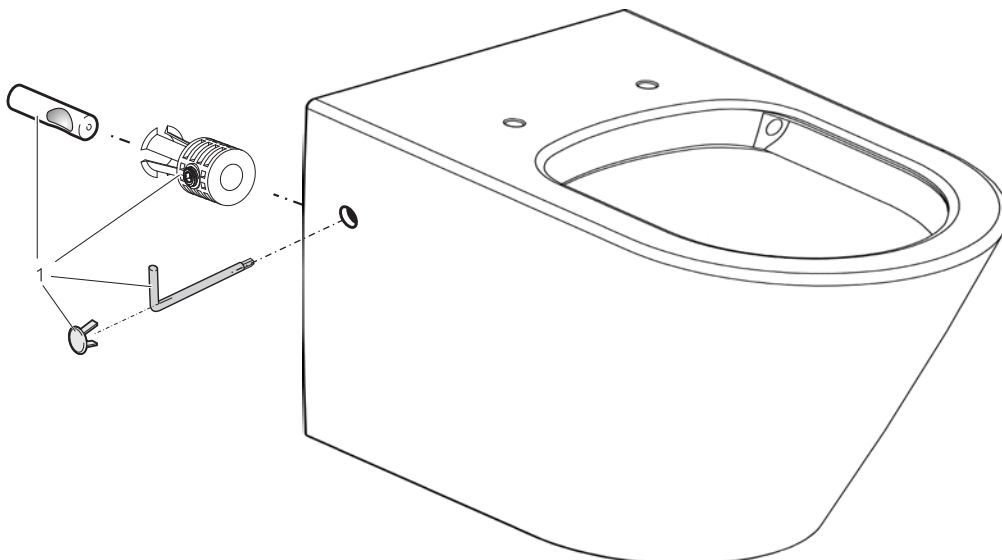

#	Part code	Description	Qty
1	WB9N	Wall Hung Pan Fixing Pack (<i>Pair</i>)	1

Wall Hung Pan