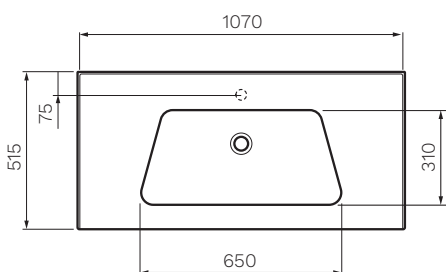

Bloom 105 Wall Basin

Product Code: FLBM1050/S-XX (NTH), FLBM1051/S-XX (1TH)
(see colour codes below)

Bloom, a stylish wash basin is available in two sizes and an attractive range of colours. Functional and generous in terms of both bowl capacity and space for toiletries, Bloom is a desirable statement piece.

- Colour & Finish** — Gloss White, Milky White (01), Gloss Black (02), Graphite (03), Anthracite (04), Lava Grey (05), Nuvola (06), Fango (07), Rosso Rubens (08), Argilla (09), Petrolio (10)
- Material** — Ceramic
- W x D x H** — 1070 x 515 x 175mm
- Fixings** — Wall Fixing Bolts supplied (WFB100)
- Tap Holes** — 0 or 1
- Overflow** — Integrated
- Bowl Capacity** — 7.5 Litres
- Waste Outlet** — 32mm Universal Plug & Waste to be ordered separately (TA3240 or TA4032)
- Warranty** — 10 Years (Conditions Apply)