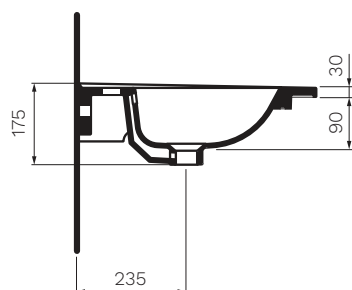

Bloom 105 Wall Basin

Product Code: FLBM1050/S-XX (NTH), FLBM1051/S-XX (1TH)
(see colour codes below)

Bloom, a stylish wash basin is available in two sizes and an attractive range of colours. Functional and generous in terms of both bowl capacity and space for toiletries, Bloom is a desirable statement piece.

- Colour & Finish** — Gloss White, Milky White (01), Gloss Black (02), Graphite (03), Anthracite (04), Lava Grey (05), Nuvola (06), Fango (07), Rosso Rubens (08), Argilla (09), Petrolio (10)
- Material** — Ceramic
- W x D x H** — 1070 x 515 x 175mm
- Fixings** — Wall Fixing Bolts supplied (WFB100)
- Tap Holes** — 0 or 1
- Overflow** — Integrated
- Bowl Capacity** — 7.5 Litres
- Waste Outlet** — 32mm Universal Plug & Waste to be ordered separately (TA3240 or TA4032)
- Warranty** — 10 Years (Conditions Apply)