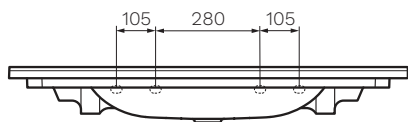

Bloom 105 Wall Basin

Product Code: FLBM1050/S-XX (NTH), FLBM1051/S-XX (1TH)
(see colour codes below)

Bloom, a stylish wash basin is available in two sizes and an attractive range of colours. Functional and generous in terms of both bowl capacity and space for toiletries, Bloom is a desirable statement piece.

- Colour & Finish** — Gloss White, Milky White (01), Gloss Black (02), Graphite (03), Anthracite (04), Lava Grey (05), Nuvola (06), Fango (07), Rosso Rubens (08), Argilla (09), Petrolio (10)
- Material** — Ceramic
- W x D x H** — 1070 x 515 x 175mm
- Fixings** — Wall Fixing Bolts supplied (WFB100)
- Tap Holes** — 0 or 1
- Overflow** — Integrated
- Bowl Capacity** — 7.5 Litres
- Waste Outlet** — 32mm Universal Plug & Waste to be ordered separately (TA3240 or TA4032)
- Warranty** — 10 Years (Conditions Apply)