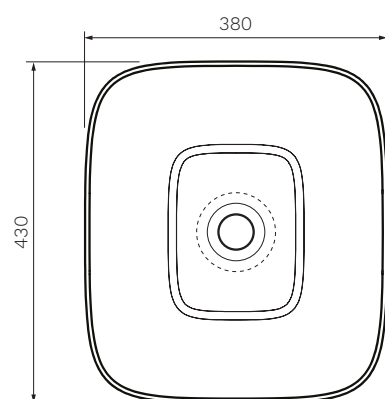

Acquerello Bench Basin

Product Code: VA42.XX

(see colour codes below)

Acquerello collection, designed by Prospero Rasulo for Valdama, revolves around a new basin with soft lines, shaped by the light, with no hard shadows. These colourful beauties are complemented by the ceramic Tavolozza cover plate, with the option to mix and match colours. Available in Australia exclusively through PARISI, Acquerello basins and cover plates are available in 9 Matt colours and 2 Gloss colours.

- Colour & Finish** — Gloss White, Matt White (01), Gloss Black (02), Matt Black (22), Zolfo (90), Nuvola (91), Tempesta (92), Laguna (93), Basento (94), Velato (95), Oceano (96)
- Material** — Ceramic
- W x D x H** — 430 x 380 x 150mm
- Tap Holes** — 0
- Overflow** — No
- Bowl Capacity** — 11 Litres
- Waste Outlet** — 32mm Plug & Waste (TA4032 or 100100) and ceramic Tavolozza drain-cover (VA4FVC) to be ordered separately
- Warranty** — 10 Years (Conditions Apply)