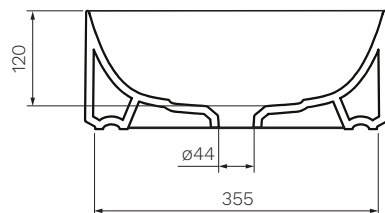

- Colour & Finish** — Gloss White, Matt White (01), Gloss Black (02), Matt Black (22), Zolfo (90), Nuvola (91), Tempesta (92), Laguna (93), Basento (94), Velato (95), Oceano (96)
- Material** — Ceramic
- W x D x H** — 430 x 380 x 150mm
- Tap Holes** — 0
- Overflow** — No
- Bowl Capacity** — 11 Litres
- Waste Outlet** — 32mm Plug & Waste (TA4032 or 100100) and ceramic Tavolozza drain-cover (VA4FVC) to be ordered separately
- Warranty** — 10 Years (Conditions Apply)