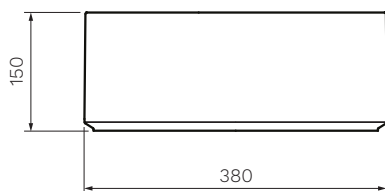

- Colour & Finish** — Gloss White, Matt White (01), Gloss Black (02), Matt Black (22), Zolfo (90), Nuvola (91), Tempesta (92), Laguna (93), Basento (94), Velato (95), Oceano (96)
- Material** — Ceramic
- W x D x H** — 430 x 380 x 150mm
- Tap Holes** — 0
- Overflow** — No
- Bowl Capacity** — 11 Litres
- Waste Outlet** — 32mm Plug & Waste (TA4032 or 100100) and ceramic Tavolozza drain-cover (VA4FVC) to be ordered separately
- Warranty** — 10 Years (Conditions Apply)