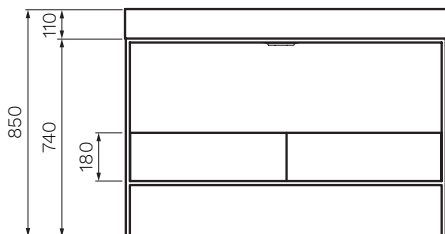

PARISI

Pure Frame 1200 Floor Mounted Cabinet and Solid Marble Wash Basin

Product Code: PF-120DR-MW

The Pure Frame Cabinet has a solid marble wash basin which is perfectly complemented by the black industrial style metal frame, and white multi-wood premium joinery cabinet.

Matt
White

- Colour & Finish** — White Matt Cabinet, Black Stainless Steel Frame
- Material** — Stainless Steel, Multi-wood Premium Joinery, Marble
- Dimensions** — 1200 x 480 x 850mm
- Doors / Drawers** — 2 Drawer
- Tap Holes** — 1
- Overflow** — No
- Basin** — Solid marble basin top
- Waste Outlet** — 32mm Universal Plug & Waste to be ordered separately (TA3240 or TA4032)
- Features** — Soft-Close Function, Finger-pull handle
- Internal** — Grey Finish
- Warranty** — 10 Years (Conditions Apply)