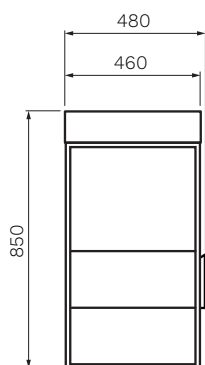

PARISI

Pure Frame 1200 Floor Mounted Cabinet and Solid Marble Wash Basin

Product Code: PF-120DR-MW

The Pure Frame Cabinet has a solid marble wash basin which is perfectly complemented by the black industrial style metal frame, and white multi-wood premium joinery cabinet.

Matt
White

- Colour & Finish** — White Matt Cabinet, Black Stainless Steel Frame
- Material** — Stainless Steel, Multi-wood Premium Joinery, Marble
- Dimensions** — 1200 x 480 x 850mm
- Doors / Drawers** — 2 Drawer
- Tap Holes** — 1
- Overflow** — No
- Basin** — Solid marble basin top
- Waste Outlet** — 32mm Universal Plug & Waste to be ordered separately (TA3240 or TA4032)
- Features** — Soft-Close Function, Finger-pull handle
- Internal** — Grey Finish
- Warranty** — 10 Years (Conditions Apply)