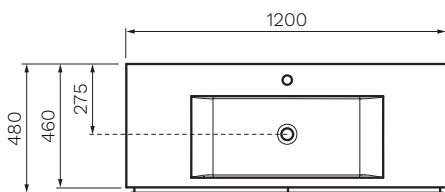

PARISI

Pure Frame 1200 Floor Mounted Cabinet and Solid Marble Wash Basin

Product Code: PF-120DR-MW

The Pure Frame Cabinet has a solid marble wash basin which is perfectly complemented by the black industrial style metal frame, and white multi-wood premium joinery cabinet.

Matt
White

- Colour & Finish** — White Matt Cabinet, Black Stainless Steel Frame
- Material** — Stainless Steel, Multi-wood Premium Joinery, Marble
- Dimensions** — 1200 x 480 x 850mm
- Doors / Drawers** — 2 Drawer
- Tap Holes** — 1
- Overflow** — No
- Basin** — Solid marble basin top
- Waste Outlet** — 32mm Universal Plug & Waste to be ordered separately (TA3240 or TA4032)
- Features** — Soft-Close Function, Finger-pull handle
- Internal** — Grey Finish
- Warranty** — 10 Years (Conditions Apply)