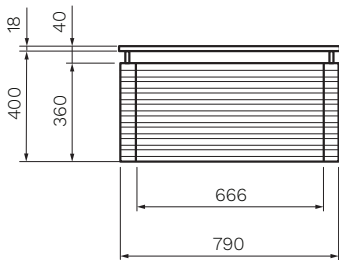

PARISI

Loom 800 Wall Cabinet and Wash Basin

Product Code: LM-800-BW

The Loom collection is handcrafted and inspired by the process of weaving cloth and consists of bathroom vanities, mirrors and a matching side cabinet, setting itself apart with its beautiful textured design. Available in 3 sizes, 800mm and 1200mm with a single ceramic bowl and single drawer, and 1400mm with twin ceramic bowls and double drawers, with the undercounter bowls enveloped by a natural marble bench top.

Black Walnut

- Colour & Finish** — Black Walnut (BW)
- Material** — Premium Moisture-resistant joinery, Natural solid veneer, Natural marble bench top
- Dimensions** — 800 x 520 x 418mm
- Doors / Drawers** — 1 Drawer
- Tap Holes** — 1
- Overflow** — Integrated
- Basin** — Single undercounter ceramic
- Waste Outlet** — 32mm Universal Plug & Waste to be ordered separately (TA3240 or TA4032)
- Features** — Soft-Close Function, Finger-pull handle
- Internal** — Matching colour
- Warranty** — 10 Years (Conditions Apply)