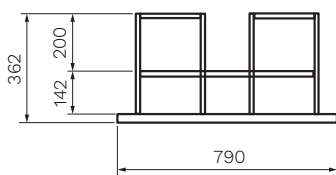

PARISI

Loom 800 Wall Cabinet and Wash Basin

Product Code: LM-800-BW

The Loom collection is handcrafted and inspired by the process of weaving cloth and consists of bathroom vanities, mirrors and a matching side cabinet, setting itself apart with its beautiful textured design. Available in 3 sizes, 800mm and 1200mm with a single ceramic bowl and single drawer, and 1400mm with twin ceramic bowls and double drawers, with the undercounter bowls enveloped by a natural marble bench top.

Black Walnut

- Colour & Finish** — Black Walnut (BW)
- Material** — Premium Moisture-resistant joinery, Natural solid veneer, Natural marble bench top
- Dimensions** — 800 x 520 x 418mm
- Doors / Drawers** — 1 Drawer
- Tap Holes** — 1
- Overflow** — Integrated
- Basin** — Single undercounter ceramic
- Waste Outlet** — 32mm Universal Plug & Waste to be ordered separately (TA3240 or TA4032)
- Features** — Soft-Close Function, Finger-pull handle
- Internal** — Matching colour
- Warranty** — 10 Years (Conditions Apply)