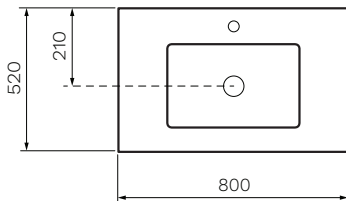

PARISI

Loom 800 Wall Cabinet and Wash Basin

Product Code: LM-800-BW

The Loom collection is handcrafted and inspired by the process of weaving cloth and consists of bathroom vanities, mirrors and a matching side cabinet, setting itself apart with its beautiful textured design. Available in 3 sizes, 800mm and 1200mm with a single ceramic bowl and single drawer, and 1400mm with twin ceramic bowls and double drawers, with the undercounter bowls enveloped by a natural marble bench top.

Black Walnut

- Colour & Finish** — Black Walnut (BW)
- Material** — Premium Moisture-resistant joinery, Natural solid veneer, Natural marble bench top
- Dimensions** — 800 x 520 x 418mm
- Doors / Drawers** — 1 Drawer
- Tap Holes** — 1
- Overflow** — Integrated
- Basin** — Single undercounter ceramic
- Waste Outlet** — 32mm Universal Plug & Waste to be ordered separately (TA3240 or TA4032)
- Features** — Soft-Close Function, Finger-pull handle
- Internal** — Matching colour
- Warranty** — 10 Years (Conditions Apply)