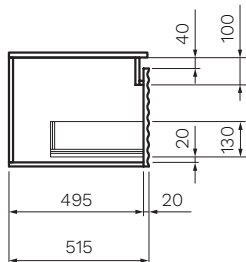

PARISI

Loom 800 Wall Cabinet and Wash Basin

Product Code: LM-800-BW

The Loom collection is handcrafted and inspired by the process of weaving cloth and consists of bathroom vanities, mirrors and a matching side cabinet, setting itself apart with its beautiful textured design. Available in 3 sizes, 800mm and 1200mm with a single ceramic bowl and single drawer, and 1400mm with twin ceramic bowls and double drawers, with the undercounter bowls enveloped by a natural marble bench top.

Black Walnut

- Colour & Finish** — Black Walnut (BW)
- Material** — Premium Moisture-resistant joinery, Natural solid veneer, Natural marble bench top
- Dimensions** — 800 x 520 x 418mm
- Doors / Drawers** — 1 Drawer
- Tap Holes** — 1
- Overflow** — Integrated
- Basin** — Single undercounter ceramic
- Waste Outlet** — 32mm Universal Plug & Waste to be ordered separately (TA3240 or TA4032)
- Features** — Soft-Close Function, Finger-pull handle
- Internal** — Matching colour
- Warranty** — 10 Years (Conditions Apply)