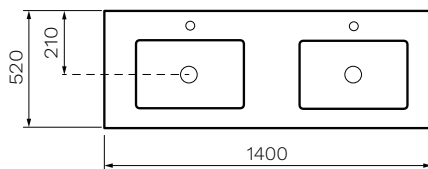

Care and Maintenance:

Marble is a natural stone and must be cleaned with care.

Do not use anything abrasive or acidic as these can damage the marble.