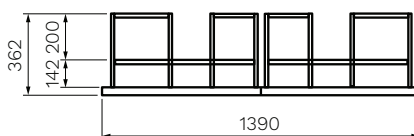

Care and Maintenance:

Marble is a natural stone and must be cleaned with care.

Do not use anything abrasive or acidic as these can damage the marble.