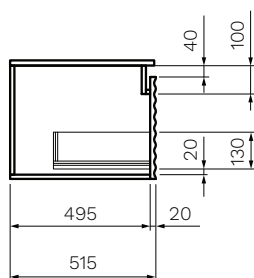

Care and Maintenance:

Marble is a natural stone and must be cleaned with care.

Do not use anything abrasive or acidic as these can damage the marble.