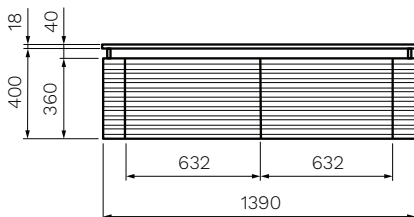

Care and Maintenance:

Marble is a natural stone and must be cleaned with care.

Do not use anything abrasive or acidic as these can damage the marble.