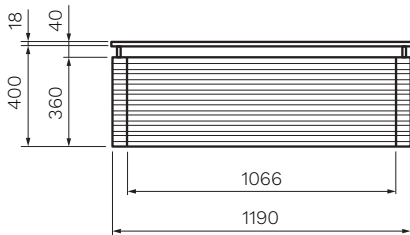

## Loom 1200 Wall Cabinet and Wash Basin

**Product Code: LM-1200-BW**

The Loom collection is handcrafted and inspired by the process of weaving cloth and consists of bathroom vanities, mirrors and a matching side cabinet, setting itself apart with its beautiful textured design. Available in 3 sizes, 800mm and 1200mm with a single ceramic bowl and single drawer, and 1400mm with twin ceramic bowls and double drawers, with the undercounter bowls enveloped by a natural marble bench top.

Black Walnut

- Colour & Finish** — Black Walnut (BW)
- Material** — Premium Moisture-resistant joinery, Natural solid veneer, Natural marble bench top
- Dimensions** — 1200 x 520 x 418mm
- Doors / Drawers** — 1 Drawer
- Tap Holes** — 1
- Overflow** — Integrated
- Basin** — Single undercounter ceramic
- Waste Outlet** — 32mm Universal Plug & Waste to be ordered separately (TA3240 or TA4032)
- Features** — Soft-Close Function, Finger-pull handle
- Internal** — Matching colour
- Warranty** — 10 Years (Conditions Apply)