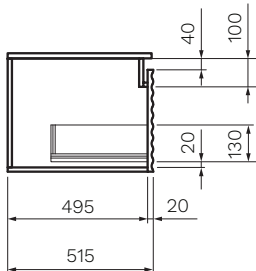

## Loom 1200 Wall Cabinet and Wash Basin

**Product Code: LM-1200-BW**

The Loom collection is handcrafted and inspired by the process of weaving cloth and consists of bathroom vanities, mirrors and a matching side cabinet, setting itself apart with its beautiful textured design. Available in 3 sizes, 800mm and 1200mm with a single ceramic bowl and single drawer, and 1400mm with twin ceramic bowls and double drawers, with the undercounter bowls enveloped by a natural marble bench top.

Black Walnut

- Colour & Finish** — Black Walnut (BW)
- Material** — Premium Moisture-resistant joinery, Natural solid veneer, Natural marble bench top
- Dimensions** — 1200 x 520 x 418mm
- Doors / Drawers** — 1 Drawer
- Tap Holes** — 1
- Overflow** — Integrated
- Basin** — Single undercounter ceramic
- Waste Outlet** — 32mm Universal Plug & Waste to be ordered separately (TA3240 or TA4032)
- Features** — Soft-Close Function, Finger-pull handle
- Internal** — Matching colour
- Warranty** — 10 Years (Conditions Apply)