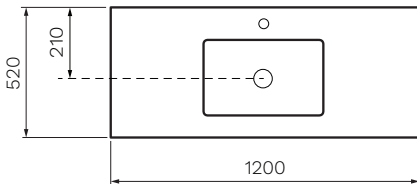

## Loom 1200 Wall Cabinet and Wash Basin

**Product Code: LM-1200-BW**

The Loom collection is handcrafted and inspired by the process of weaving cloth and consists of bathroom vanities, mirrors and a matching side cabinet, setting itself apart with its beautiful textured design. Available in 3 sizes, 800mm and 1200mm with a single ceramic bowl and single drawer, and 1400mm with twin ceramic bowls and double drawers, with the undercounter bowls enveloped by a natural marble bench top.

Black Walnut

- Colour & Finish** — Black Walnut (BW)
- Material** — Premium Moisture-resistant joinery, Natural solid veneer, Natural marble bench top
- Dimensions** — 1200 x 520 x 418mm
- Doors / Drawers** — 1 Drawer
- Tap Holes** — 1
- Overflow** — Integrated
- Basin** — Single undercounter ceramic
- Waste Outlet** — 32mm Universal Plug & Waste to be ordered separately (TA3240 or TA4032)
- Features** — Soft-Close Function, Finger-pull handle
- Internal** — Matching colour
- Warranty** — 10 Years (Conditions Apply)