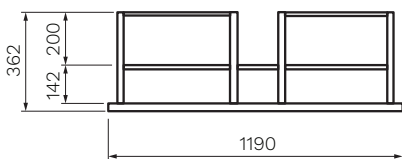

## Loom 1200 Wall Cabinet and Wash Basin

**Product Code: LM-1200-BW**

The Loom collection is handcrafted and inspired by the process of weaving cloth and consists of bathroom vanities, mirrors and a matching side cabinet, setting itself apart with its beautiful textured design. Available in 3 sizes, 800mm and 1200mm with a single ceramic bowl and single drawer, and 1400mm with twin ceramic bowls and double drawers, with the undercounter bowls enveloped by a natural marble bench top.

Black Walnut

- Colour & Finish** — Black Walnut (BW)
- Material** — Premium Moisture-resistant joinery, Natural solid veneer, Natural marble bench top
- Dimensions** — 1200 x 520 x 418mm
- Doors / Drawers** — 1 Drawer
- Tap Holes** — 1
- Overflow** — Integrated
- Basin** — Single undercounter ceramic
- Waste Outlet** — 32mm Universal Plug & Waste to be ordered separately (TA3240 or TA4032)
- Features** — Soft-Close Function, Finger-pull handle
- Internal** — Matching colour
- Warranty** — 10 Years (Conditions Apply)