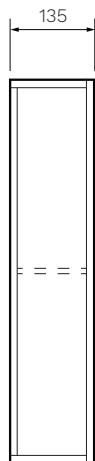

Care and Maintenance:

Use a soft cloth, lint-free cloth or chamois leather that has been rinsed in warm water and wrung out well, and gently buff with a clean, dry cloth. Do not use glass or window cleaner or any other chemicals, as they may damage the silver coating and cause brown marks.

- **Colour & Finish** — Sahara (SH), Tabacco (TA), Moka (MK), Sand Plus (SP)
- **Material** — Multi-wood Premium Joinery
- **Dimensions** — 1180 x 135 x 600mm
- **Doors / Drawers** — 2 Doors
- **Features** — Soft close function
- **Internal** — Laminate Timber Surface Finish with Glass Shelves
- **Warranty** — 5 Years (Conditions Apply)

PARISI