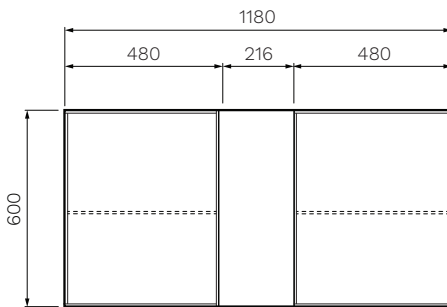

Evo 1200 Mirror Storage

Product Code: E-1200MS-XX

(see colour codes below)

The Evo Mirror Storage provides both optimum craftsmanship and luxurious design. The premium moisture resistant Multi-wood joinery ensures long lasting durability whilst the laminate timber internal finish provides a stylish and sophisticated mirror storage.

Care and Maintenance:

Use a soft cloth, lint-free cloth or chamois leather that has been rinsed in warm water and wrung out well, and gently buff with a clean, dry cloth. Do not use glass or window cleaner or any other chemicals, as they may damage the silver coating and cause brown marks.

- **Colour & Finish** — Sahara (SH), Tabacco (TA), Moka (MK), Sand Plus (SP)
- **Material** — Multi-wood Premium Joinery
- **Dimensions** — 1180 x 135 x 600mm
- **Doors / Drawers** — 2 Doors
- **Features** — Soft close function
- **Internal** — Laminate Timber Surface Finish with Glass Shelves
- **Warranty** — 5 Years (Conditions Apply)

PARISI