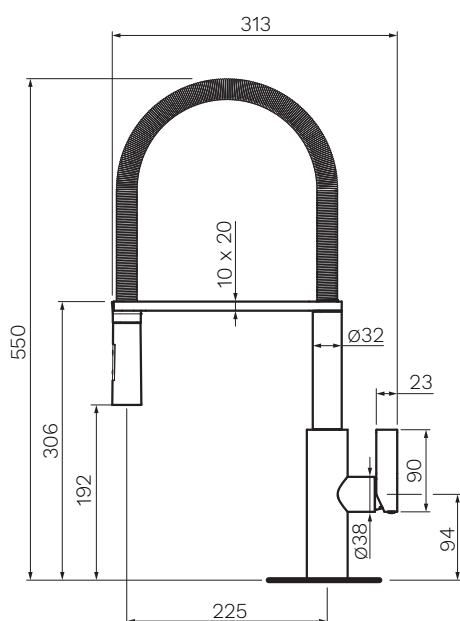

Specifications

- Colour / Finish** — Copper Satin (63930Q.M2.072)
Copper Glossy (63930Q.M2.075)
- Material** — Brass
- Operation** — Tilt and Turn
- Outlet Type** — Swivel 225mm reach. Detachable spring spray.
- Dimensions** — 45 x 258 x 550mm
- WELS** — 6 STAR 4.5L/min
- Installation** — Allow minimum 75mm from centre of tap to wall
- Warranty** — 15 years

 - newform

Note: All dimensions are in millimetres and are subject to normal manufacturing variations. Parisi Bathware Pty Ltd reserves the right to vary specifications at any time without notice. November 2018