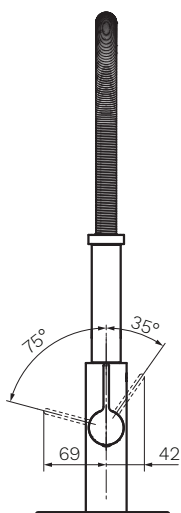

PARISI

Libera Kitchen Mixer with Black Spring Spray - Exclusive Metal

**Product Code: 63930Q.M2.072 (Copper Satin),
63930Q.M2.075 (Copper Glossy)**

Designed and Made in Italy by Newform, the Libera kitchen mixer embodies striking and crisp styling. With an elegant versatile hand spray and unique exclusive metal body with anti-fingerprint and scratch-resistant properties. Libera provides an enchanting focal point for kitchens of distinction.

Specifications

- Colour / Finish** — Copper Satin (63930Q.M2.072)
Copper Glossy (63930Q.M2.075)
- Material** — Brass
- Operation** — Tilt and Turn
- Outlet Type** — Swivel 225mm reach. Detachable spring spray.
- Dimensions** — 45 x 258 x 550mm
- WELS** — 6 STAR 4.5L/min
- Installation** — Allow minimum 75mm from centre of tap to wall
- Warranty** — 15 years

 - newform

Note: All dimensions are in millimetres and are subject to normal manufacturing variations. Parisi Bathware Pty Ltd reserves the right to vary specifications at any time without notice. November 2018