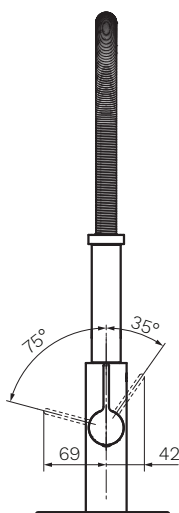

PARISI

Libera Kitchen Mixer with Black Spring Spray - Exclusive Metal

**Product Code: 63930Q.M2.071 (Gold Satin),
63930Q.M2.074 (Gold Glossy)**

Designed and Made in Italy by Newform, the Libera kitchen mixer embodies striking and crisp styling. With an elegant versatile hand spray and unique exclusive metal body with anti-fingerprint and scratch-resistant properties. Libera provides an enchanting focal point for kitchens of distinction.

Specifications

- Colour / Finish** — Gold Satin (63930Q.M2.071)
Gold Glossy (63930Q.M2.074)
- Material** — Brass
- Operation** — Tilt and Turn
- Outlet Type** — Swivel 225mm reach. Detachable spring spray.
- Dimensions** — 45 x 258 x 550mm
- WELS** — 6 STAR 4.5L/min
- Installation** — Allow minimum 75mm from centre of tap to wall
- Warranty** — 15 years

 - newform

Note: All dimensions are in millimetres and are subject to normal manufacturing variations. Parisi Bathware Pty Ltd reserves the right to vary specifications at any time without notice. November 2018