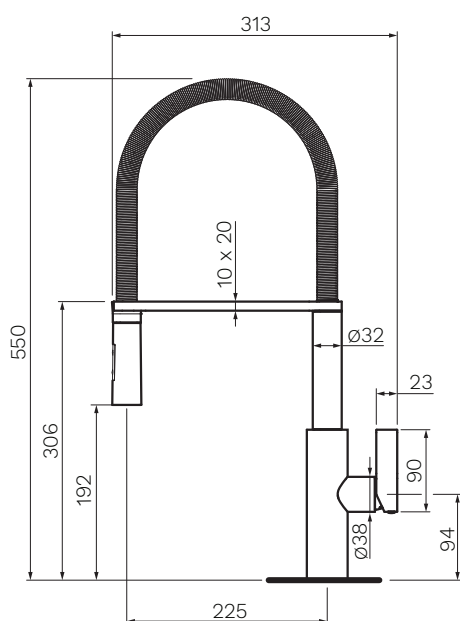

Specifications

- Colour / Finish** — Gold Satin (63930Q.M2.071)
Gold Glossy (63930Q.M2.074)
- Material** — Brass
- Operation** — Tilt and Turn
- Outlet Type** — Swivel 225mm reach. Detachable spring spray.
- Dimensions** — 45 x 258 x 550mm
- WELS** — 6 STAR 4.5L/min
- Installation** — Allow minimum 75mm from centre of tap to wall
- Warranty** — 15 years

 - newform

Note: All dimensions are in millimetres and are subject to normal manufacturing variations. Parisi Bathware Pty Ltd reserves the right to vary specifications at any time without notice. November 2018