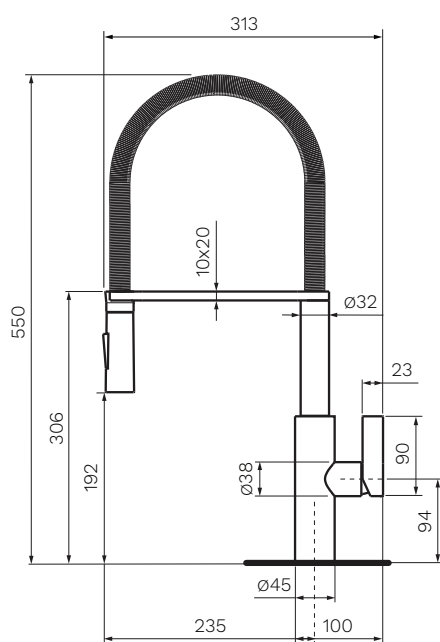

Titanium Satin

<b>Colour &amp; Finish</b>	— Titanium Satin
<b>Material</b>	— Brass, Metal Spring Hose
<b>W x D x H</b>	— 100 x 313 x 550mm
<b>Operation</b>	— Tilt and Turn
<b>Outlet Type</b>	— Swivel 235mm Reach. Detachable Spring Spray
<b>WELS</b>	— 6 STAR 4.5L/min
<b>Warranty</b>	— 15 Years (Conditions Apply)

### Installation note:

Allow a minimum of 75mm from Centre of Tap to Wall.

Note: Dimensions are in millimetres and nominal. They can vary according to material and manufacturing tolerances. Exact dimensions should be determined by measuring actual product. PARISI reserves the right to vary specifications without notice.