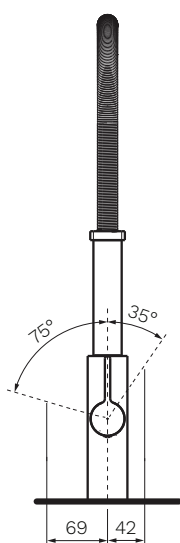

## Libera Kitchen Mixer with Black Spring Spray - Titanium Satin

**Product Code: 63930Q.M2.070**

Designed and made in Italy by Newform, the Libera Kitchen Mixer embodies striking and crisp styling. With an elegant versatile hand spray and unique exclusive metal body with anti-fingerprint and scratch-resistant properties, Libera provides an enchanting focal point for kitchens of distinction.

Titanium Satin

<b>Colour &amp; Finish</b>	— Titanium Satin
<b>Material</b>	— Brass, Metal Spring Hose
<b>W x D x H</b>	— 100 x 313 x 550mm
<b>Operation</b>	— Tilt and Turn
<b>Outlet Type</b>	— Swivel 235mm Reach. Detachable Spring Spray
<b>WELS</b>	— 6 STAR 4.5L/min
<b>Warranty</b>	— 15 Years (Conditions Apply)

### Installation note:

Allow a minimum of 75mm from Centre of Tap to Wall.

Note: Dimensions are in millimetres and nominal. They can vary according to material and manufacturing tolerances. Exact dimensions should be determined by measuring actual product. PARISI reserves the right to vary specifications without notice.