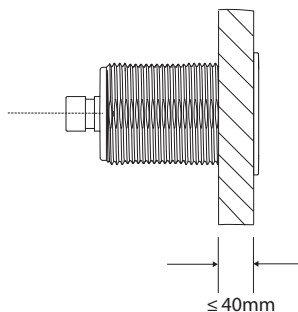

Twin Button Set

Product Code: PA250 (Chrome), PA253 (Brushed Chrome)

Mechanically operated twin push button set in two different finishes, which can be combined with any pan to suit the look of your bathroom. They can be installed on the wall above the toilet on a benchtop or counter. These buttons exclusively suit the low level cisterns detailed below.

Specifications

Colour / Finish	— Polished Chrome/Brushed Chrome
Material	— ABS
Operation	— Mechanical
Location	— Wall or Benchtop installation
Warranty	— 1 year parts and Labour
Installation	— Refer to detailed instructions in packaging 38mm holes required Suitable for board up to 40mm thick.
Compatible Cisterns	— PA136: Undercounter Concealed Cistern with Adjustable Flush Pipe PA141: Undercounter Concealed Cistern with Metal Frame