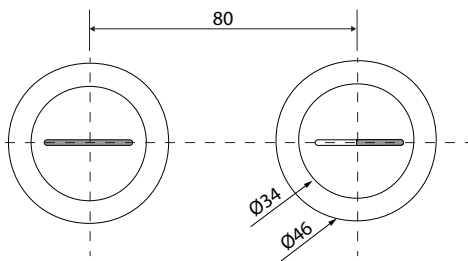

Twin Button Set

Product Code: PA250 (Chrome), PA253 (Brushed Chrome)

Mechanically operated twin push button set in two different finishes, which can be combined with any pan to suit the look of your bathroom. They can be installed on the wall above the toilet on a benchtop or counter. These buttons exclusively suit the low level cisterns detailed below.

Specifications

Colour / Finish	— Polished Chrome/Brushed Chrome
Material	— ABS
Operation	— Mechanical
Location	— Wall or Benchtop installation
Warranty	— 1 year parts and Labour
Installation	— Refer to detailed instructions in packaging 38mm holes required Suitable for board up to 40mm thick.
Compatible Cisterns	— PA136: Undercounter Concealed Cistern with Adjustable Flush Pipe PA141: Undercounter Concealed Cistern with Metal Frame