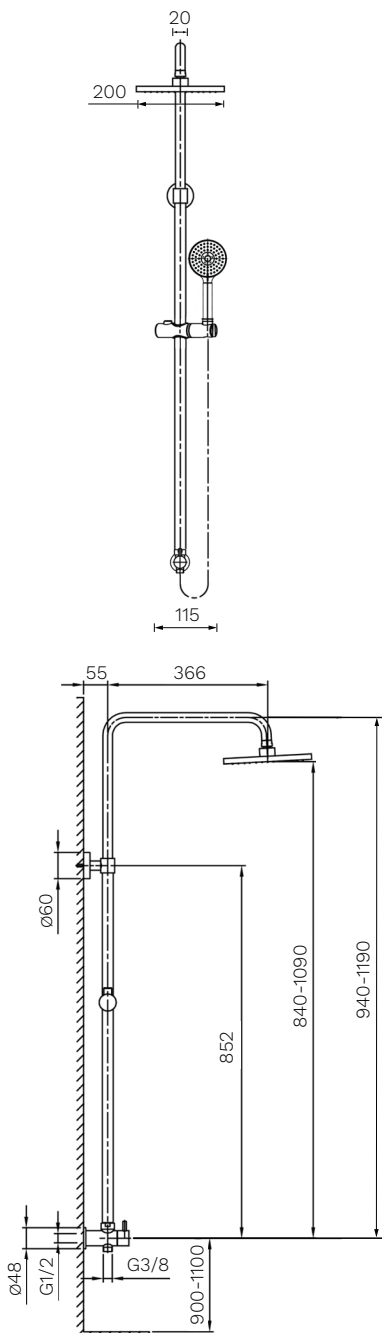

## Envy Shower Column with Sliding Rail

**Product Code: PP.08-D2W**

The Envy Wall Mounted Shower Column combines an overhead rose and a handshower with a diverter. Contemporary European design and a clear presence mean this shower column will complement all bathroom styles.

  
Polished  
Chrome

- Colour & Finish** — Chrome Polished
- Material** — Chrome Plated Brass Rail, ABS Rose and Hand-piece
- Dimensions** — 200 x 521 x 1225mm
- Spray Patterns** — Rain, Champagne & Massage (Handpiece only)
- Water Inlet** — 1/2" BSP Female incorporated in bottom bracket
- Hose Length** — 1.2m metal hose (Stretches to 1.5m)
- WELS** — 3 STAR 7L/min
- Warranty** — 15 Years (Conditions Apply)

PARISI

Note: Dimensions are in millimetres and nominal. They can vary according to material and manufacturing tolerances. Exact dimensions should be determined by measuring actual product. PARISI reserves the right to vary specifications without notice.