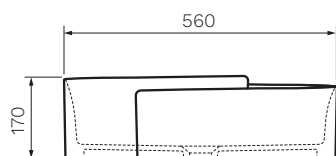

Roll 56 Bench Basin

Product Code: FLRL56.XX

(see colour codes below)

The Roll ceramic wash basin resembles a coiled paper ribbon acting more as a boundary confining its water than as an actual basin. Roll, as all the creations of the original team of Japanese designers lead by Oki Sato, is the result of an eclectic and ingenious creativity that does not overlook the functional aspect of the objects.

TOP VIEW

Colour & Finish — Gloss White, Milky White (01), Gloss Black (02), Graphite (03), Anthracite (04), Lava Grey (05), Nuvola (06), Fango (07), Rosso Rubens (08), Argilla (09), Petrolio (10)

Material — Ceramic

W x D x H — 560 x 420 x 170mm

Tap Holes — 0

Overflow — No

Bowl Capacity — XX Litres

Waste Outlet — 32mm Universal Plug & Waste to be ordered separately (TA3240 or TA4032)

Warranty — 10 Years (Conditions Apply)

Installation note:

It is recommended that the basin be installed using a flexible sealant. Epoxy type glues must not be used. To do so may void product warranty.

FLAMINIA.