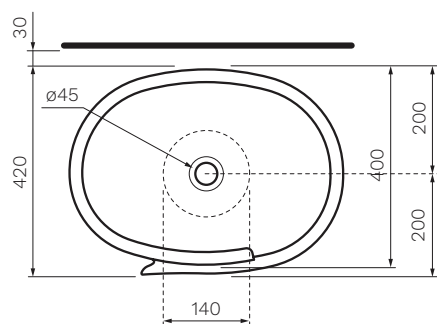

## Roll 56 Bench Basin

**Product Code: FLRL56.XX**

(see colour codes below)

The Roll ceramic wash basin resembles a coiled paper ribbon acting more as a boundary confining its water than as an actual basin. Roll, as all the creations of the original team of Japanese designers lead by Oki Sato, is the result of an eclectic and ingenious creativity that does not overlook the functional aspect of the objects.

**Material** — Ceramic

**W x D x H** — 560 x 420 x 170mm

**Tap Holes** — 0

**Overflow** — No

**Bowl Capacity** — XX Litres

**Waste Outlet** — 32mm Universal Plug & Waste to be ordered separately (TA3240 or TA4032)