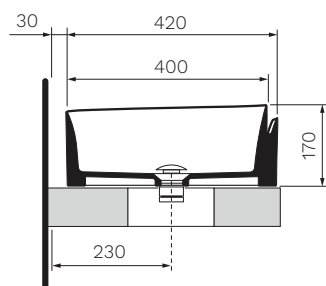

FRONT VIEW

SIDE VIEW